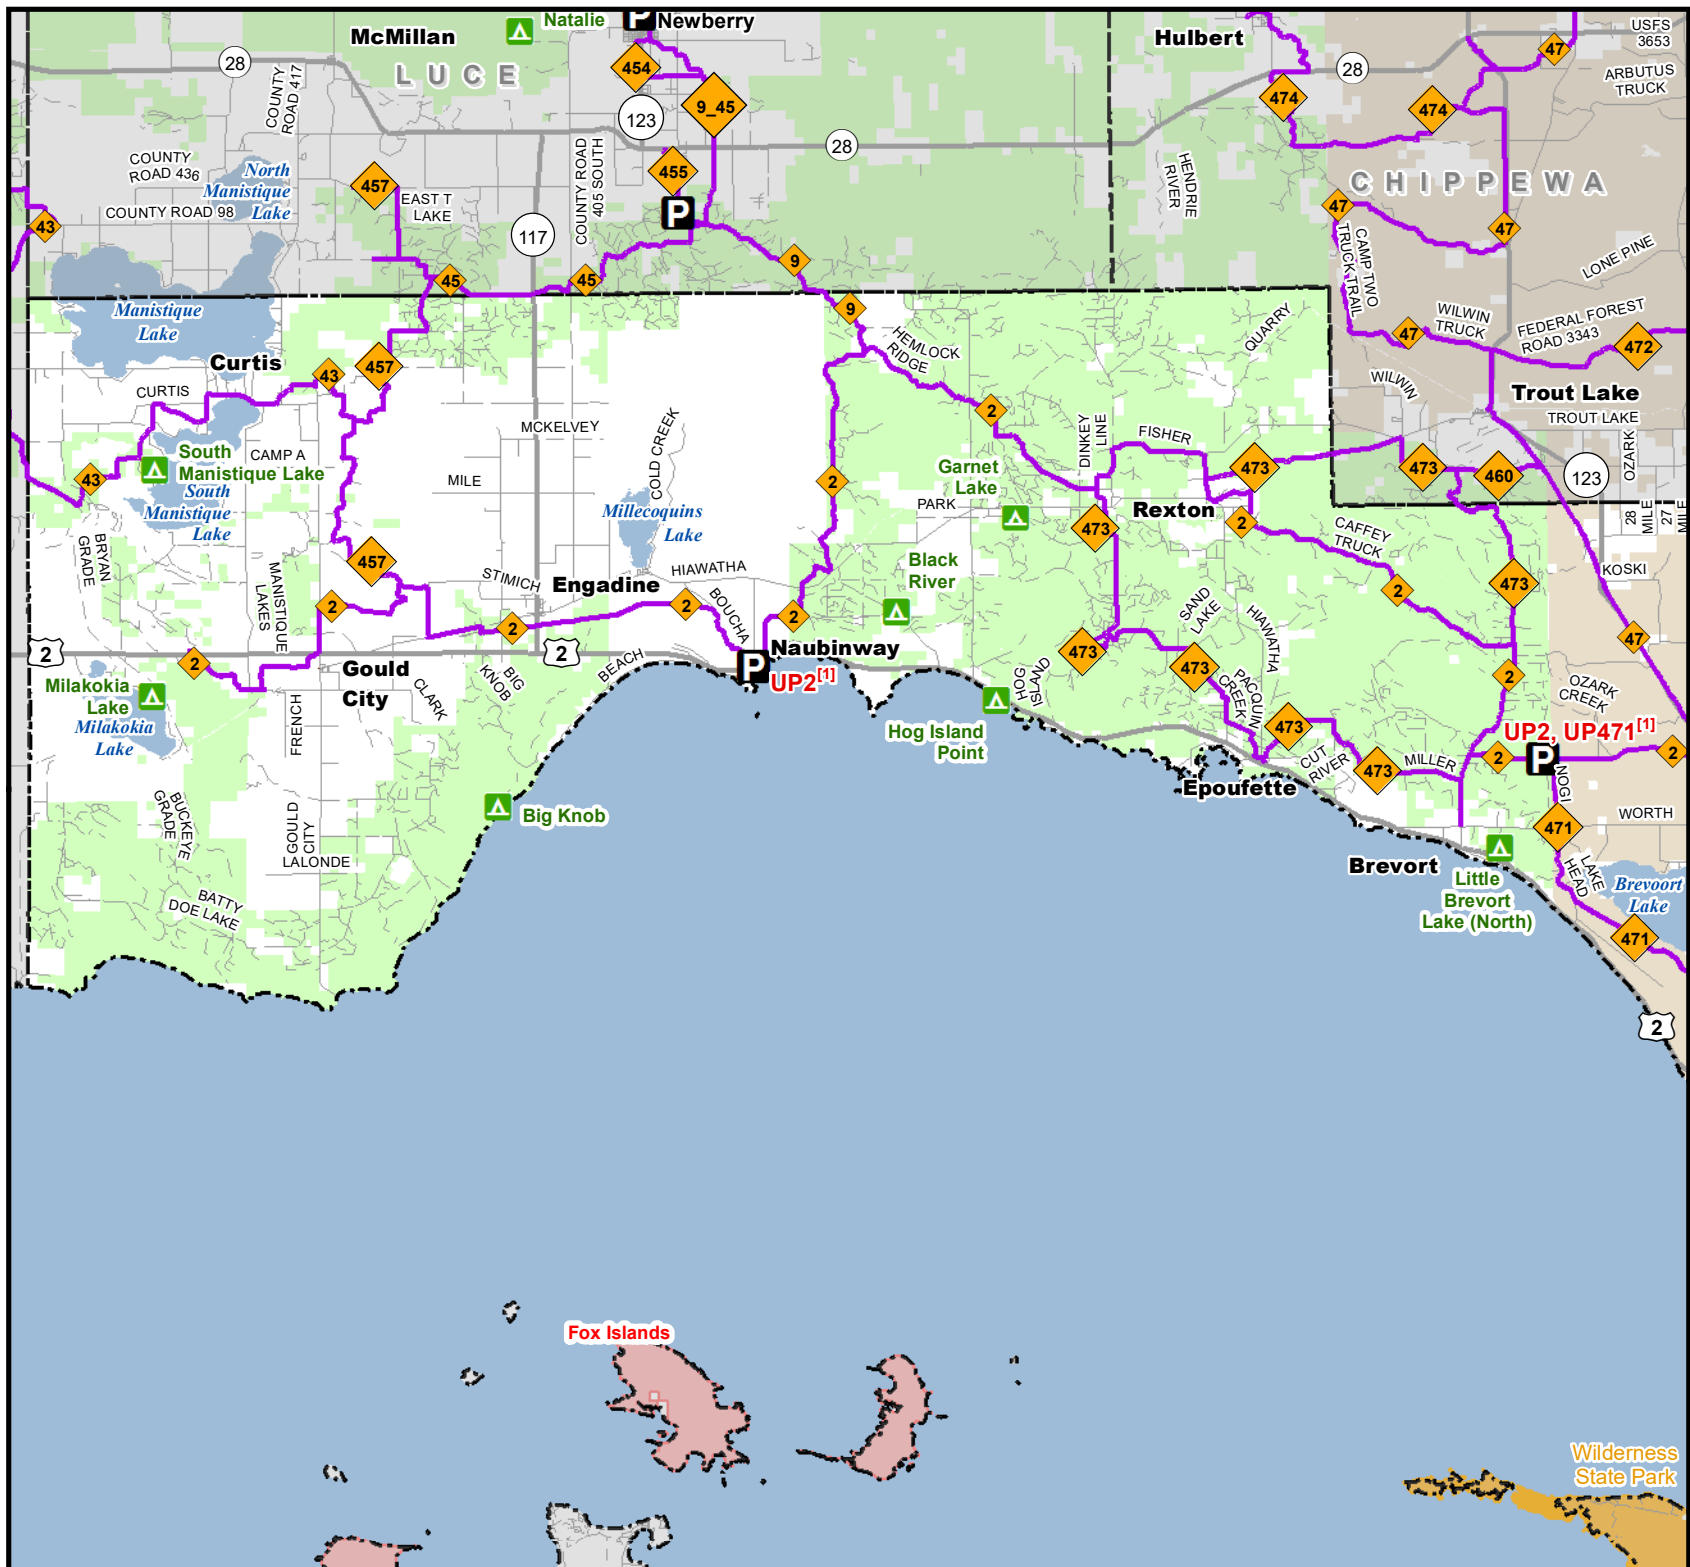

Snowmobile Trails Mackinac County

Updated: 3/7/2022

0 1 2
Miles

- P** Parking lot
- State forest campground
- Snowmobile trail
- State park boundary
- State forest land
- State game area
- Federal land
- Lakes and rivers
- City or village
- County boundary

Parking
UP2^[1] NE of Int of Tuffy St and US 2
UP2, UP471^[2] NE of Int of Burma and Tow Line Rds

Snowmobile Trails Mackinac County

Updated: 3/7/2022

0 1 2
Miles

- Parking lot
- State forest campground
- Snowmobile trail
- State park boundary
- State forest land
- State game area
- Federal land
- Lakes and rivers
- County boundary

Parking
UP2^[1] NE of Int of Tuffy St and US 2
UP2, UP471^[2] NE of Int of Burma and
 Tow Line Rds

Michigan.gov/Snowmobiling

Fox Islands

Wilderness
State Park

Snowmobile Trails Mackinac County

Updated: 3/7/2022

0 1 2
Miles

- Parking lot
- State forest campground
- Snowmobile trail
- State park boundary
- State forest land
- Federal land
- Lakes and rivers
- City or village
- County boundary

Parking
UP2^[1] NE of Int of Tuffy St and US 2
UP2, UP471^[2] NE of Int of Burma and
 Tow Line Rds