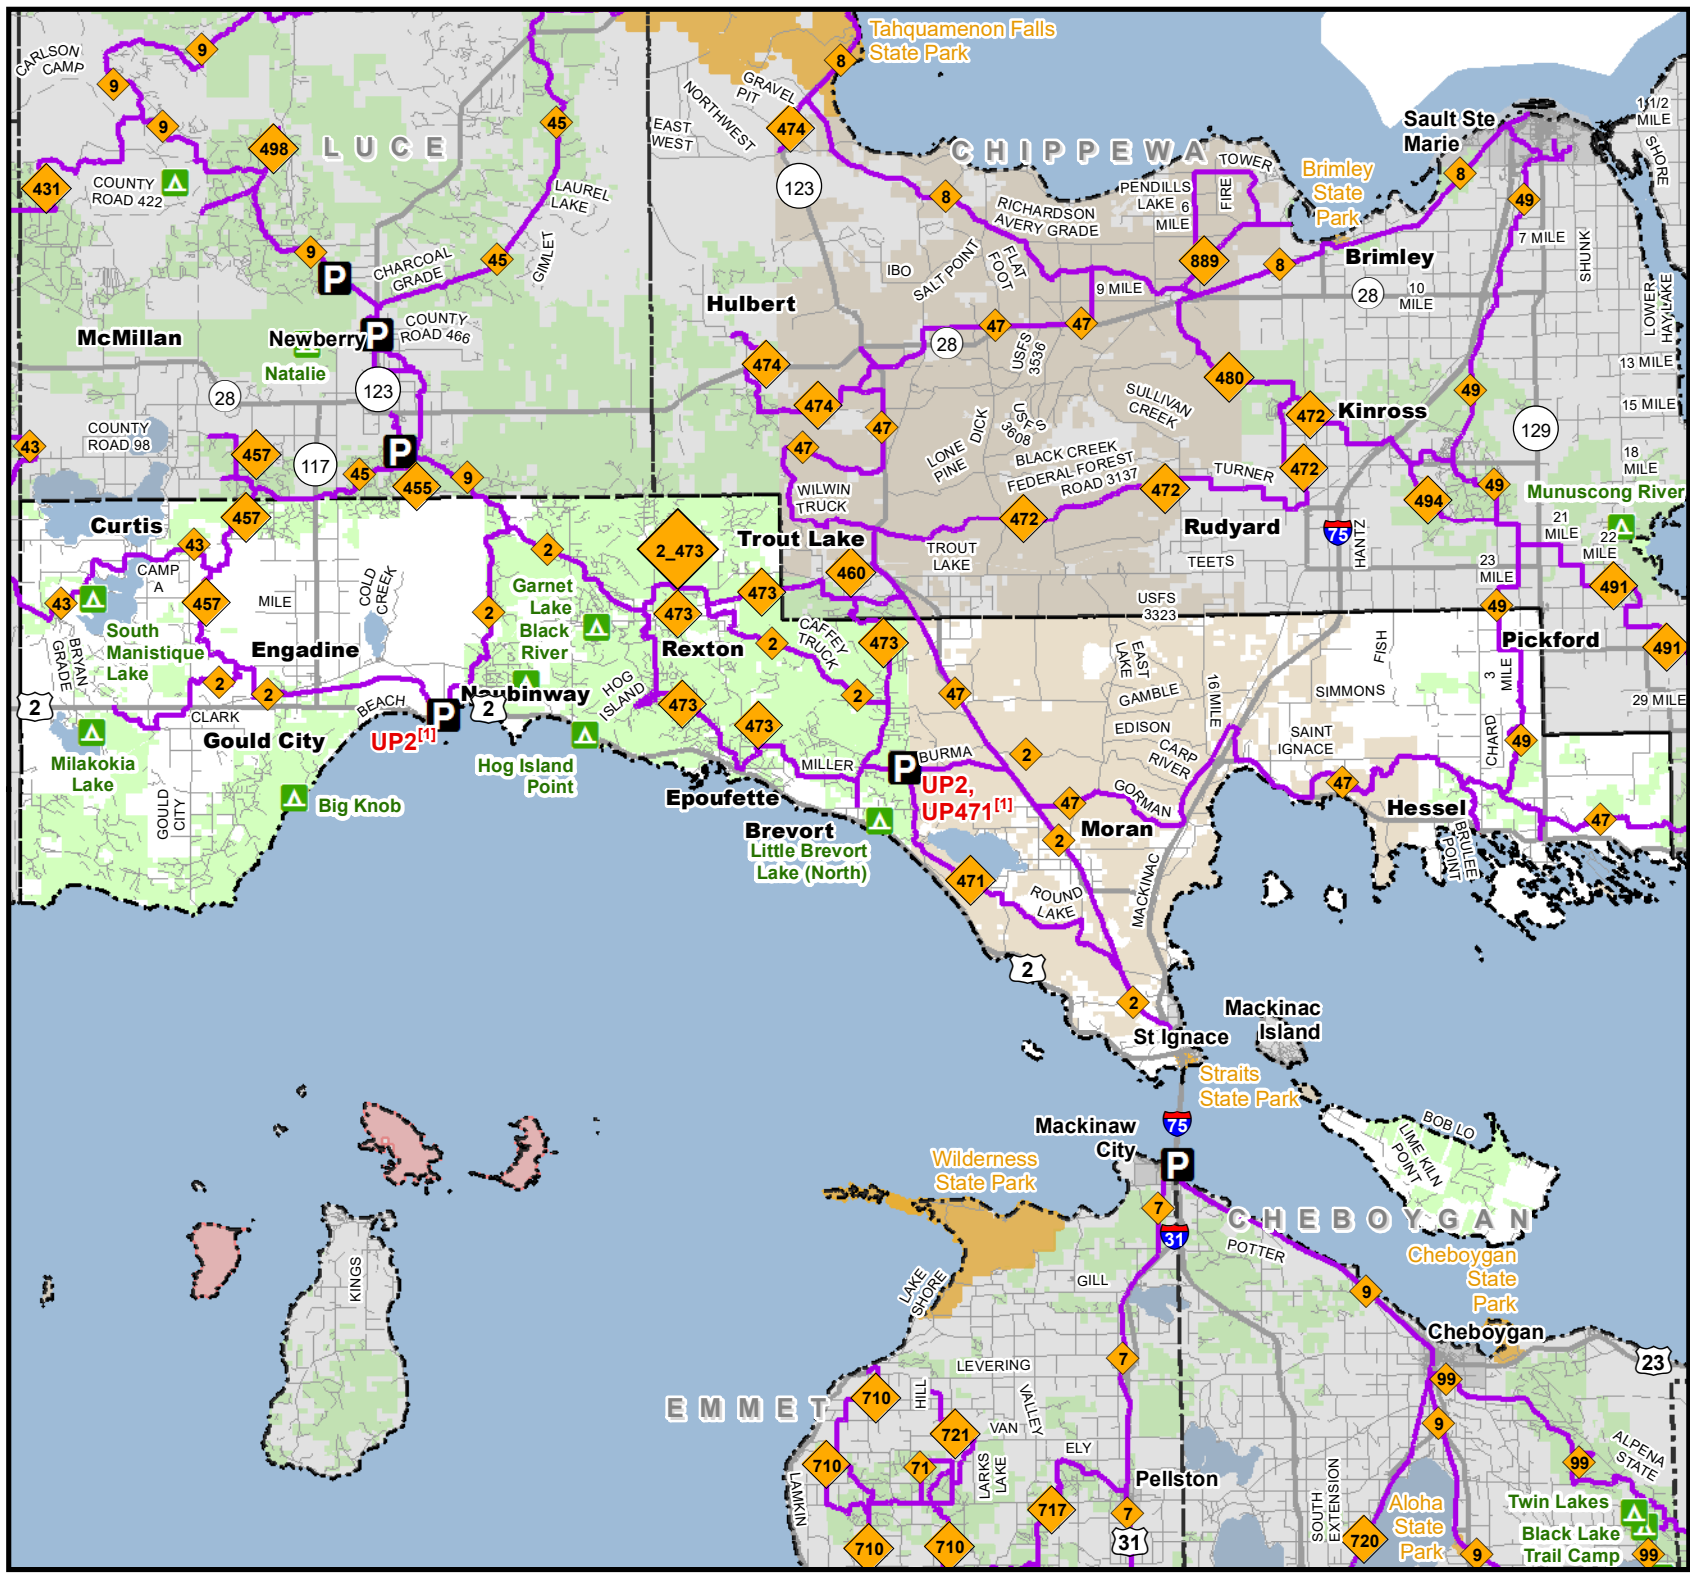

Snowmobile Trails Mackinac County

Updated: 3/7/2022

0 1 2
Miles

- P** Parking lot
- State forest campground
- Snowmobile trail
- State park boundary
- State forest land
- State game area
- Federal land
- Lakes and rivers
- City or village
- County boundary

Parking
UP2^[1] NE of Int of Tuffy St and US 2
UP2, UP471^[2] NE of Int of Burma and Tow Line Rds

Snowmobile Trails Mackinac County

Updated: 3/7/2022

0 1 2
Miles

- Parking lot
- State forest campground
- Snowmobile trail
- State park boundary
- State forest land
- State game area
- Federal land
- Lakes and rivers
- County boundary

Parking
UP2^[1] NE of Int of Tuffy St and US 2
UP2, UP471^[2] NE of Int of Burma and
 Tow Line Rds

Michigan.gov/Snowmobiling

Fox Islands

Wilderness
State Park

Snowmobile Trails Mackinac County

Updated: 3/7/2022

0 1 2
Miles

- Parking lot
- State forest campground
- Snowmobile trail
- State park boundary
- State forest land
- Federal land
- Lakes and rivers
- City or village
- County boundary

Parking
UP2^[1] NE of Int of Tuffy St and US 2
UP2, UP471^[2] NE of Int of Burma and
 Tow Line Rds