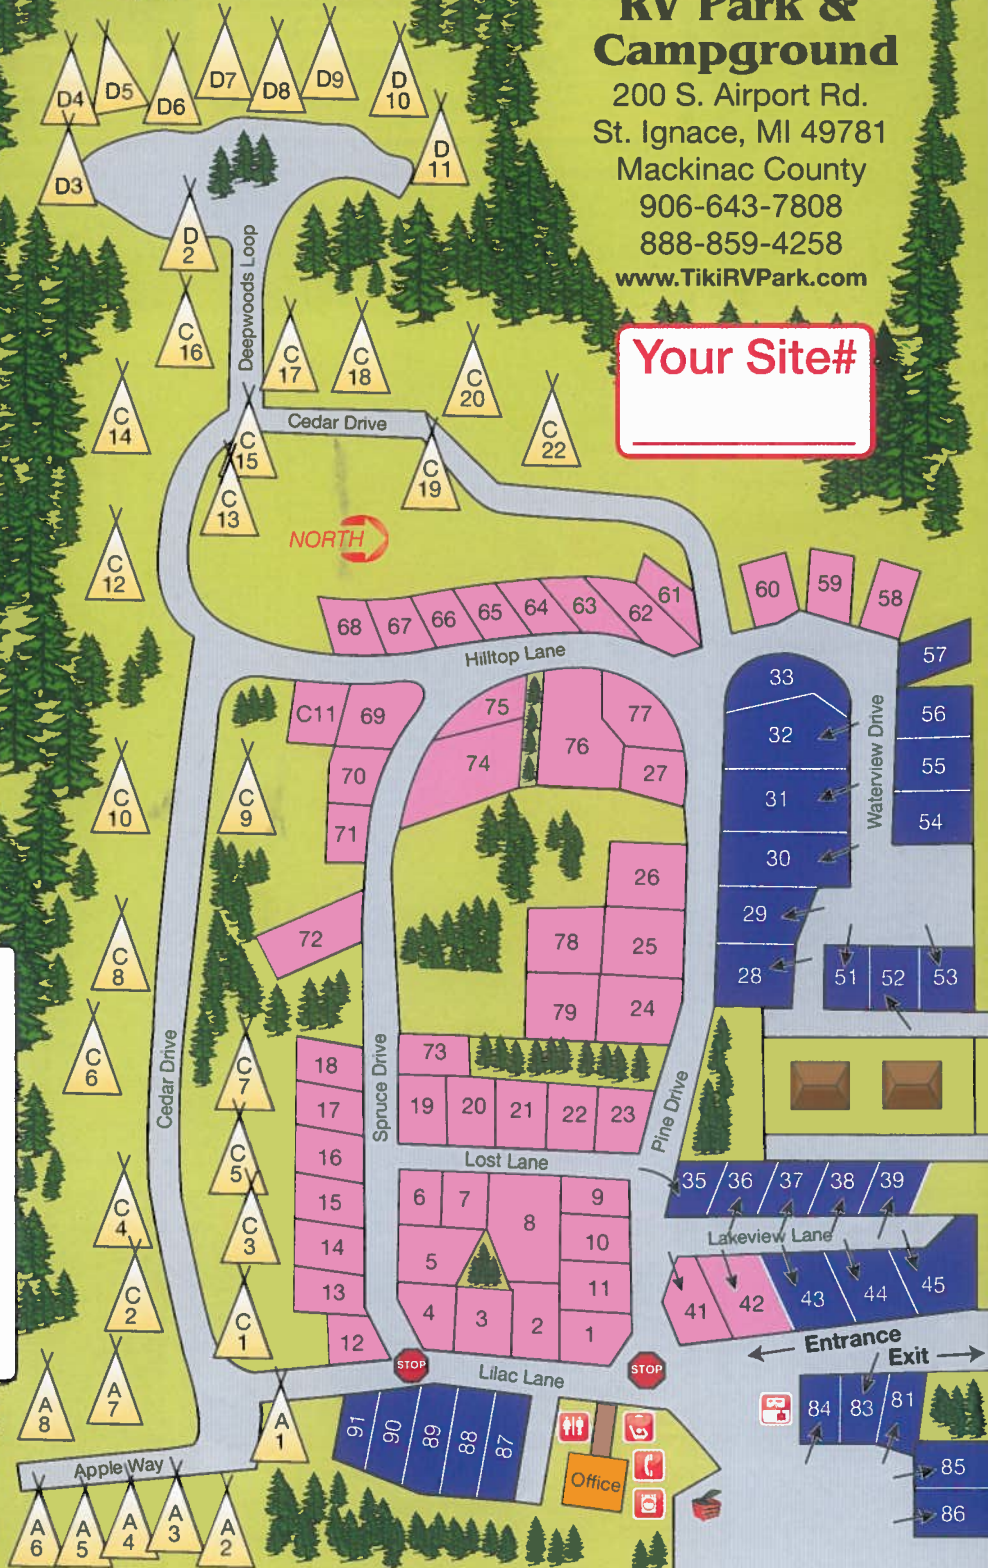

TIKI

RV Park & Campground

200 S. Airport Rd.
St. Ignace, MI 49781
Mackinac County
906-643-7808
888-859-4258
www.TikiRVPark.com

Your Site#

LEGEND

- Restroom
- Showers
- Laundry
- Phone
- Dump Station
- Dumpster
- Tents
- Partial Hookup
- Full Hookup

Senior Discount

SPEED LIMIT 5 MPH

South Airport Road