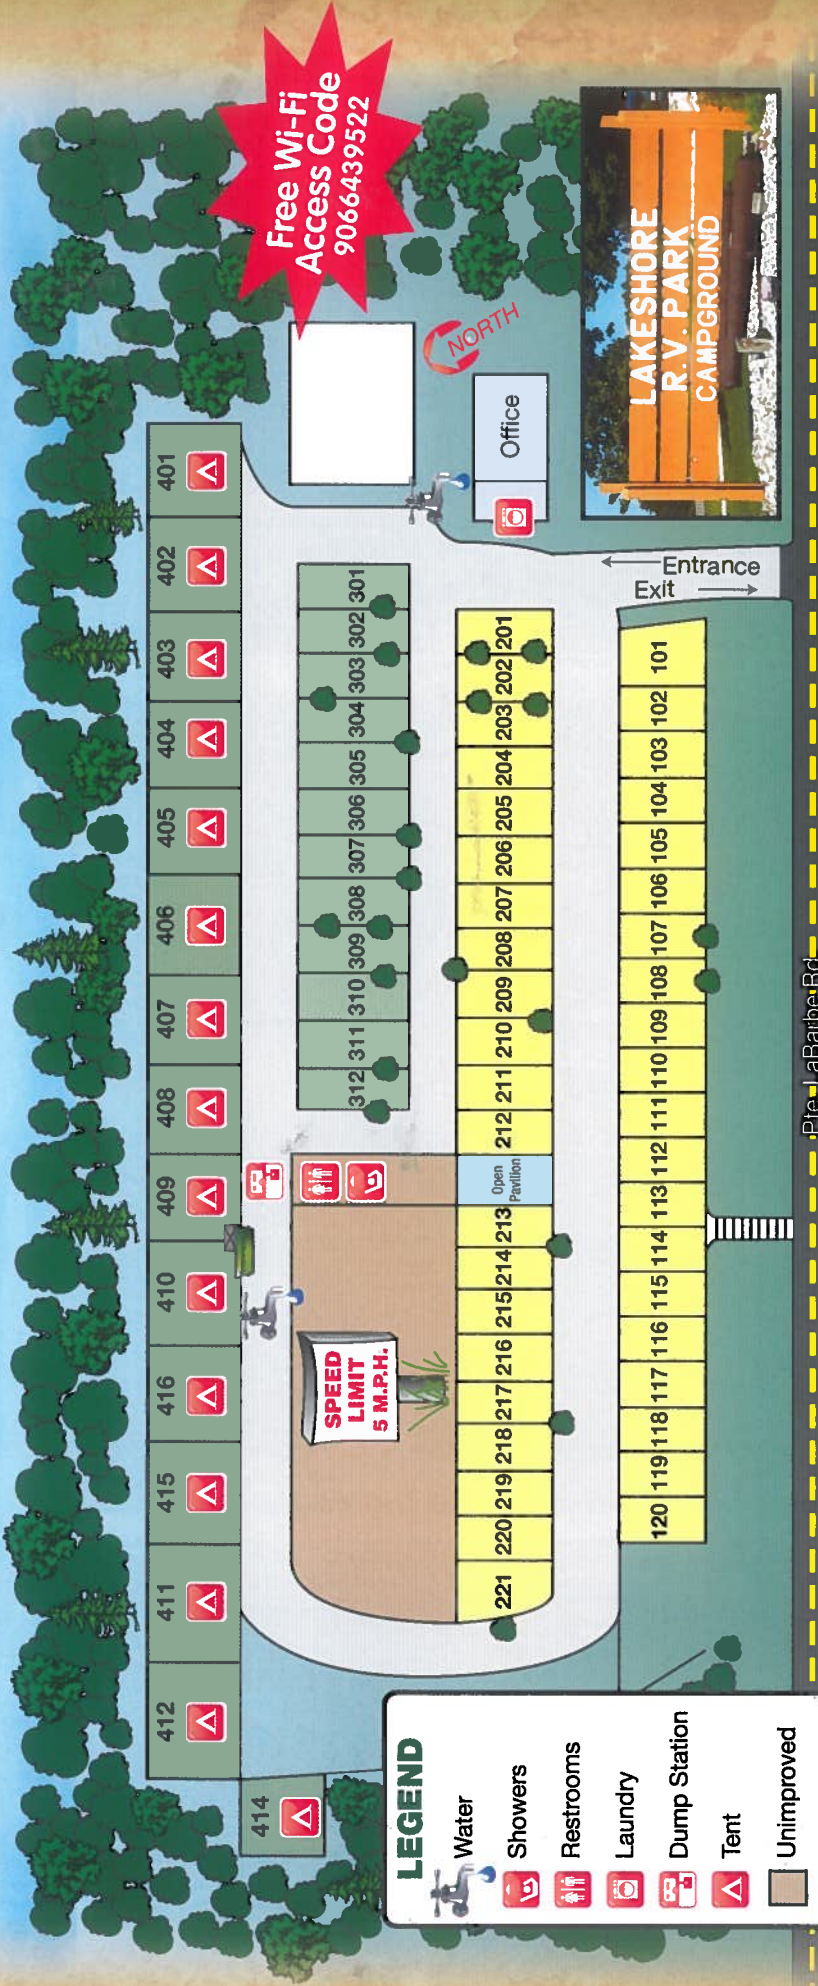

LAKESHORE PARK CAMPGROUND

RV Sites and Camping • W1234 Pte. LaBarbe Road • St. Ignace, MI 49781

Phone: (906) 643-9522 • e-mail: lakeshoreparkcampground@yahoo.com • www.lakeshoreparkcampground.com

Pte. LaBarbe Rd.

Your Site # Is _____

THANKS FOR COMING

Check-out Time is 12:00 Noon

- ✓ ANTENNA DOWN
- ✓ STEPS UP
- ✓ HOSES OKAY
- ✓ SEWER CAP ON HOSES OKAY
- ✓ LIGHTS ON
- ✓ SPOUSE, KIDS & PETS ABOARD
- ✓ BUCKLE UP FOR SAFETY